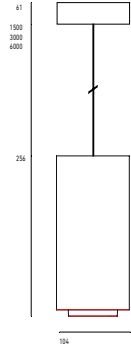

Product Manual

Mono 100 Suspension Downlighter Type 3

Mono 100 Suspension Type 3

Suspension mounted ceiling luminaire with rotationally symmetrical spot, flood or wide flood optics, high colour reproduction, fixed orientation. High pressure die-cast powdercoated facade with snoot detail for prevention of glare. Integrated driver. Active power factor correction, current regulation, voltage spike protection. Optional spreader lens, linear spreader lens, diffuser lens, or hex louvre; factory fitted.

14W	SP - 15°	FL - 30°	WFL - 60°
2700°K	956lm	1013lm	981lm
3000°K	953lm	942lm	1037lm
4000°K	1127lm	1095lm	1132lm
19W	SP - 15°	FL - 30°	WFL - 60°
2700°K	1314lm	1300lm	1350lm
3000°K	1320lm	1300lm	1436lm
4000°K	1548lm	1508lm	1568lm
27W	SP - 15°	FL - 30°	WFL - 60°
2700°K	1763lm	1750lm	1765lm
3000°K	1781lm	1770lm	1939lm
4000°K	2091lm	2029lm	2110lm